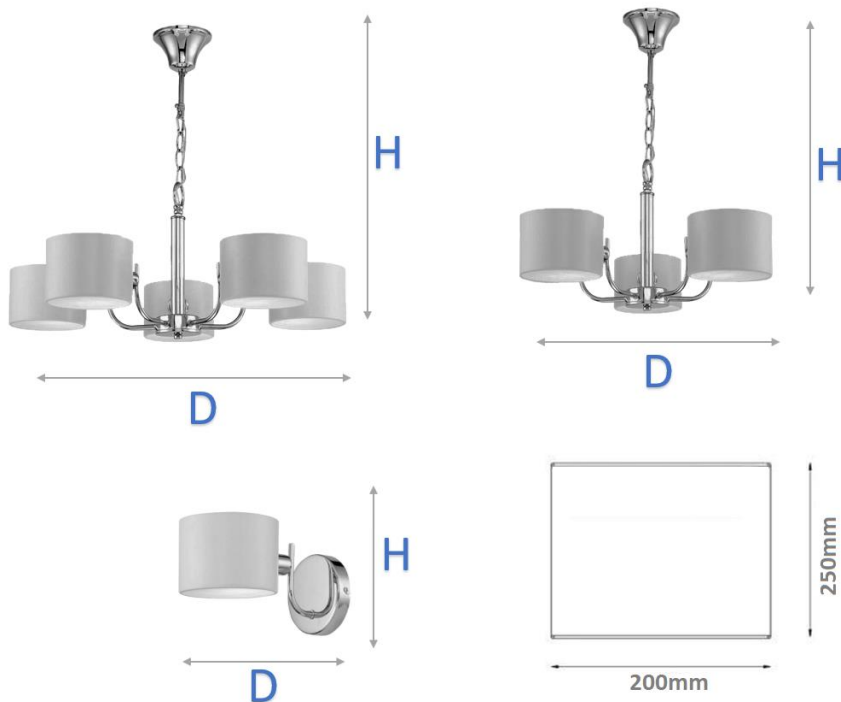

EL[®]MARK

The Brand of Electricity

MELODY SERIES

GENERAL INFORMATION »

- ∴ Input Voltage: 220-240VAC
- ∴ Lamp holder: E27
- ∴ Material: Metal
- ∴ Color of the body: Chrome & white
- ∴ Lamps: Not Included, Max 40W
- ∴ IP Rate: IP20

- ∴ General illumination
- ∴ Domestic applications
- ∴ Home interior

TECHNICAL SPECIFICATION SHEET

PRODUCT DETAILS »

Catalogue number	Description	Colour	Lamp holder
955MELODY1	Wall lamp	Chrome & white	1xE27
955MELODY3	Chandelier	Chrome & white	3xE27
955MELODY5	Chandelier	Chrome & white	5xE27

DIMENSIONS »

ADDITIONAL INFORMATION »

E 955MELODY1
ELMARK
lighting

This luminaire is compatible with bulbs of the energy classes:

874/2012

Catalogue number	Diameter (mm)	Height (mm)
955MELODY1	230	170
955MELODY3	560	300
955MELODY5	600	300